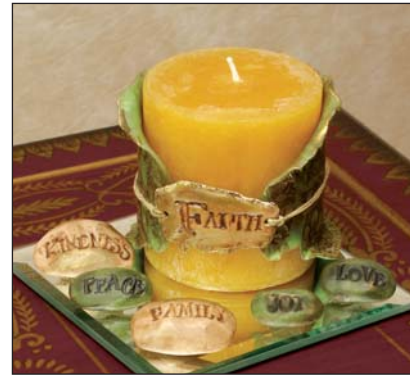

# FIMO® SOFT POLYMER CLAY

The ideal polymer clay for beginning crafters.

Each 2 oz. package .....\$1.99  
SSU=10, Shipping Weight 1 1/2 lbs.

Each 13 oz. package .....\$12.79  
SSU=3, Shipping Weight 3 lbs.

"Pillow Bead Bracelet" created by Lisa Pavelka, Las Vegas, Nevada.

"Holiday Candle Wrap" created by Linda Peterson, Ozark, Missouri.

▲ These colors are only available in 13 oz. by special order. Opening order must be in quantities of 1000 each PER COLOR.